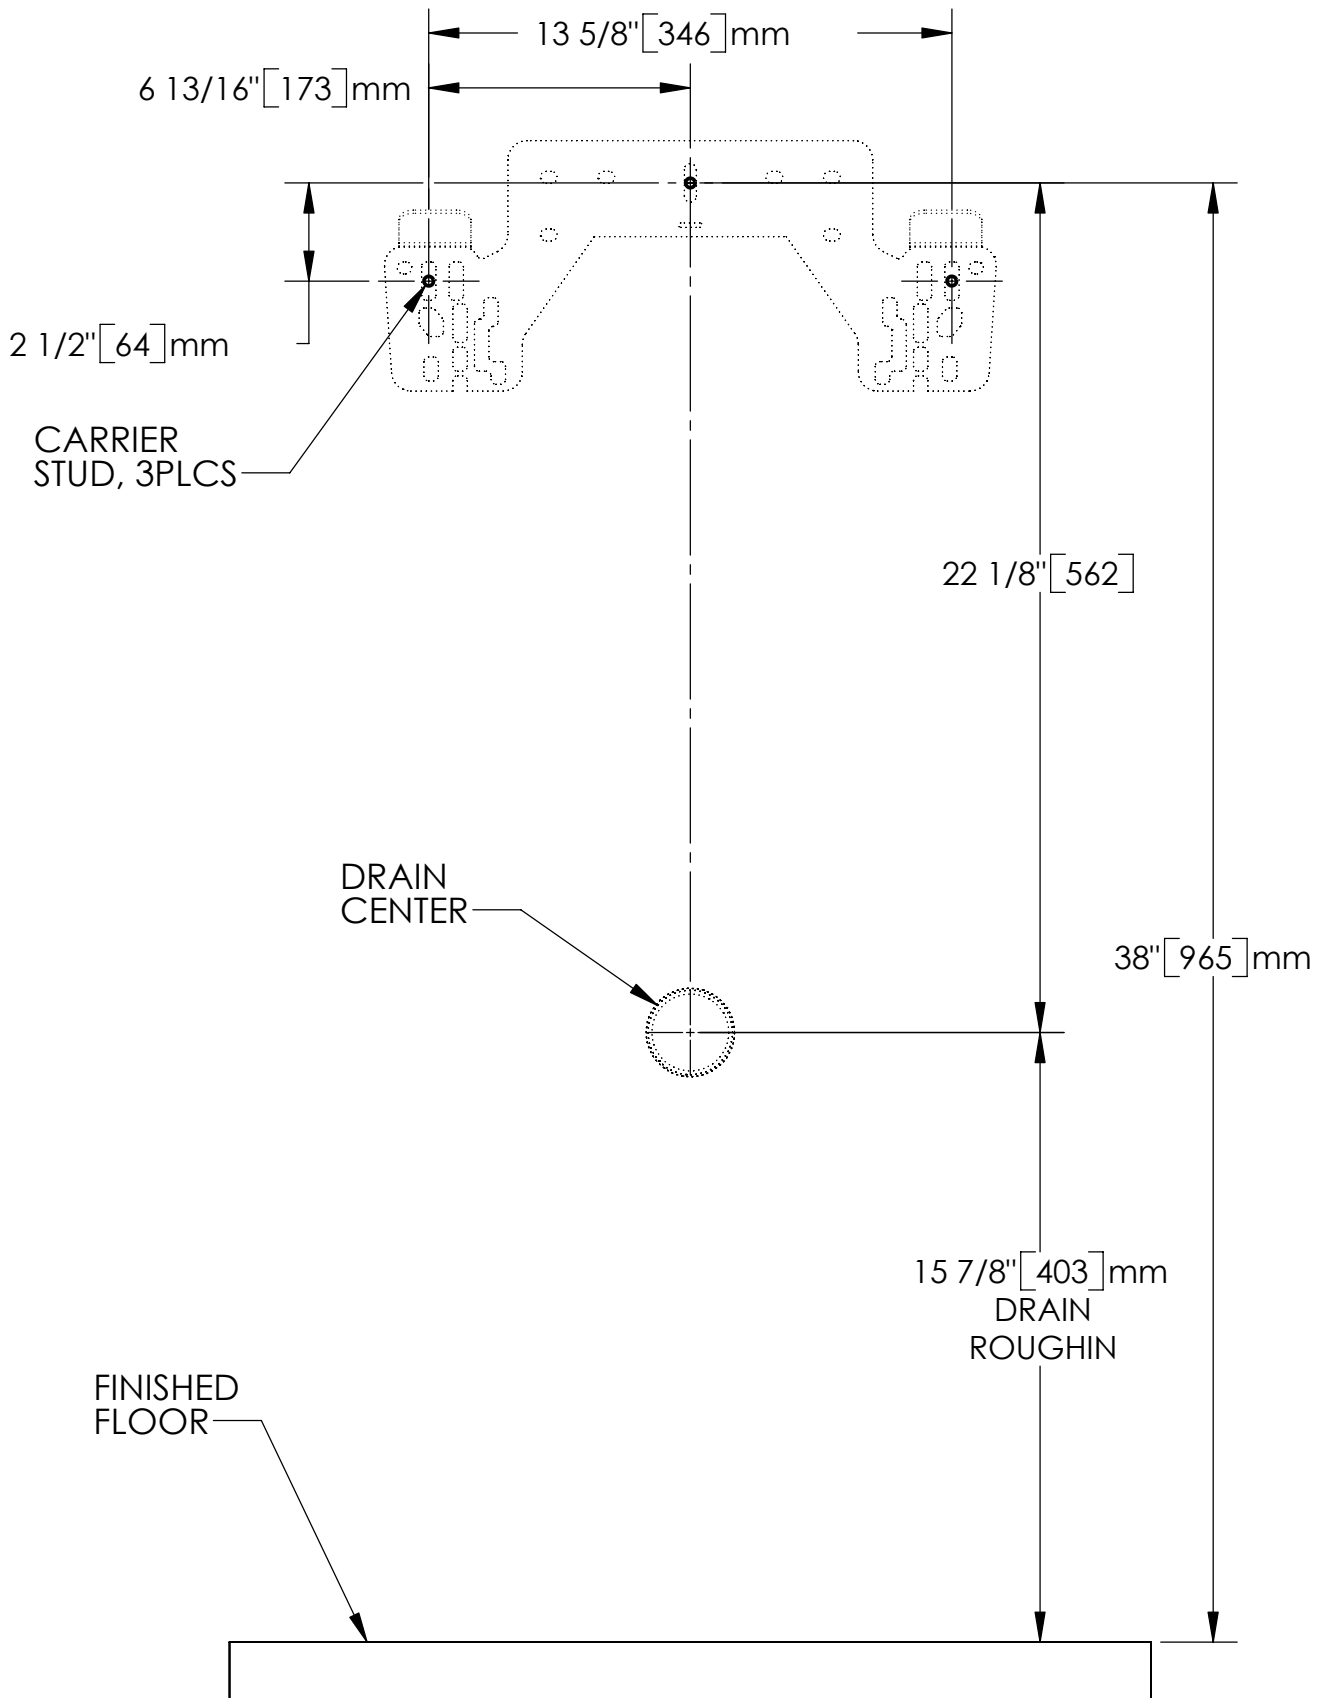

WES-1000 FIXED UNI-BRACKET CARRIER STUD PLACEMENT

Note: Fractional dimensions are rounded to the nearest 1/16"
Dimensions in (mm) are rounded to the nearest 1mm

WES-1000 ADA FIXED UNI-BRACKET CARRIER STUD PLACEMENT

Note: Fractional dimensions are rounded to the nearest 1/16"
Dimensions in (mm) are rounded to the nearest 1mm