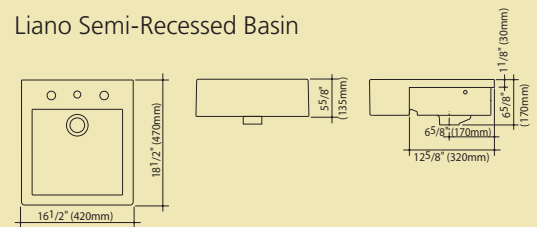

Liano Self-Rimming Basin
 NTH Part #: 664708W/BI
 1TH Part #: 664718W/BI
 3TH 8" Part #: 664738W/BI

Liano Semi-Recessed Basin

Liano Semi-Recessed Basin
 NTH Part #: 661208W/BI
 1TH Part #: 661218W/BI
 3TH 8" Part #: 661238W/BI