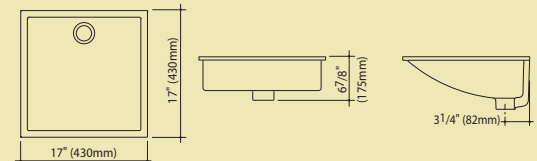

Liano Semi-Recessed Basin
NTH Part #: 661208W/BI
1TH Part #: 661218W/BI
3TH 8" Part #: 661238W/BI

Liano Under Counter Basin