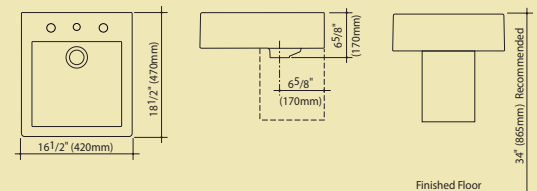

Liano Under Counter Basin
NTH Part #: 664208W/BI

Liano Wall Mount Basin
NTH Part #: 649308W/BI
1TH Part #: 649318W/BI
3TH Part #: 649338W/BI
Optional:

Shroud Part #: 812268W/BI

Available in white (W) and biscuit (BI).

Caroma USA Inc.
Phone: +1 800 605 4218
Fax: +1 503 681 2150
Email: info@caromausa.com
Website: www.caromausa.com

Liano Wall Mount Basin