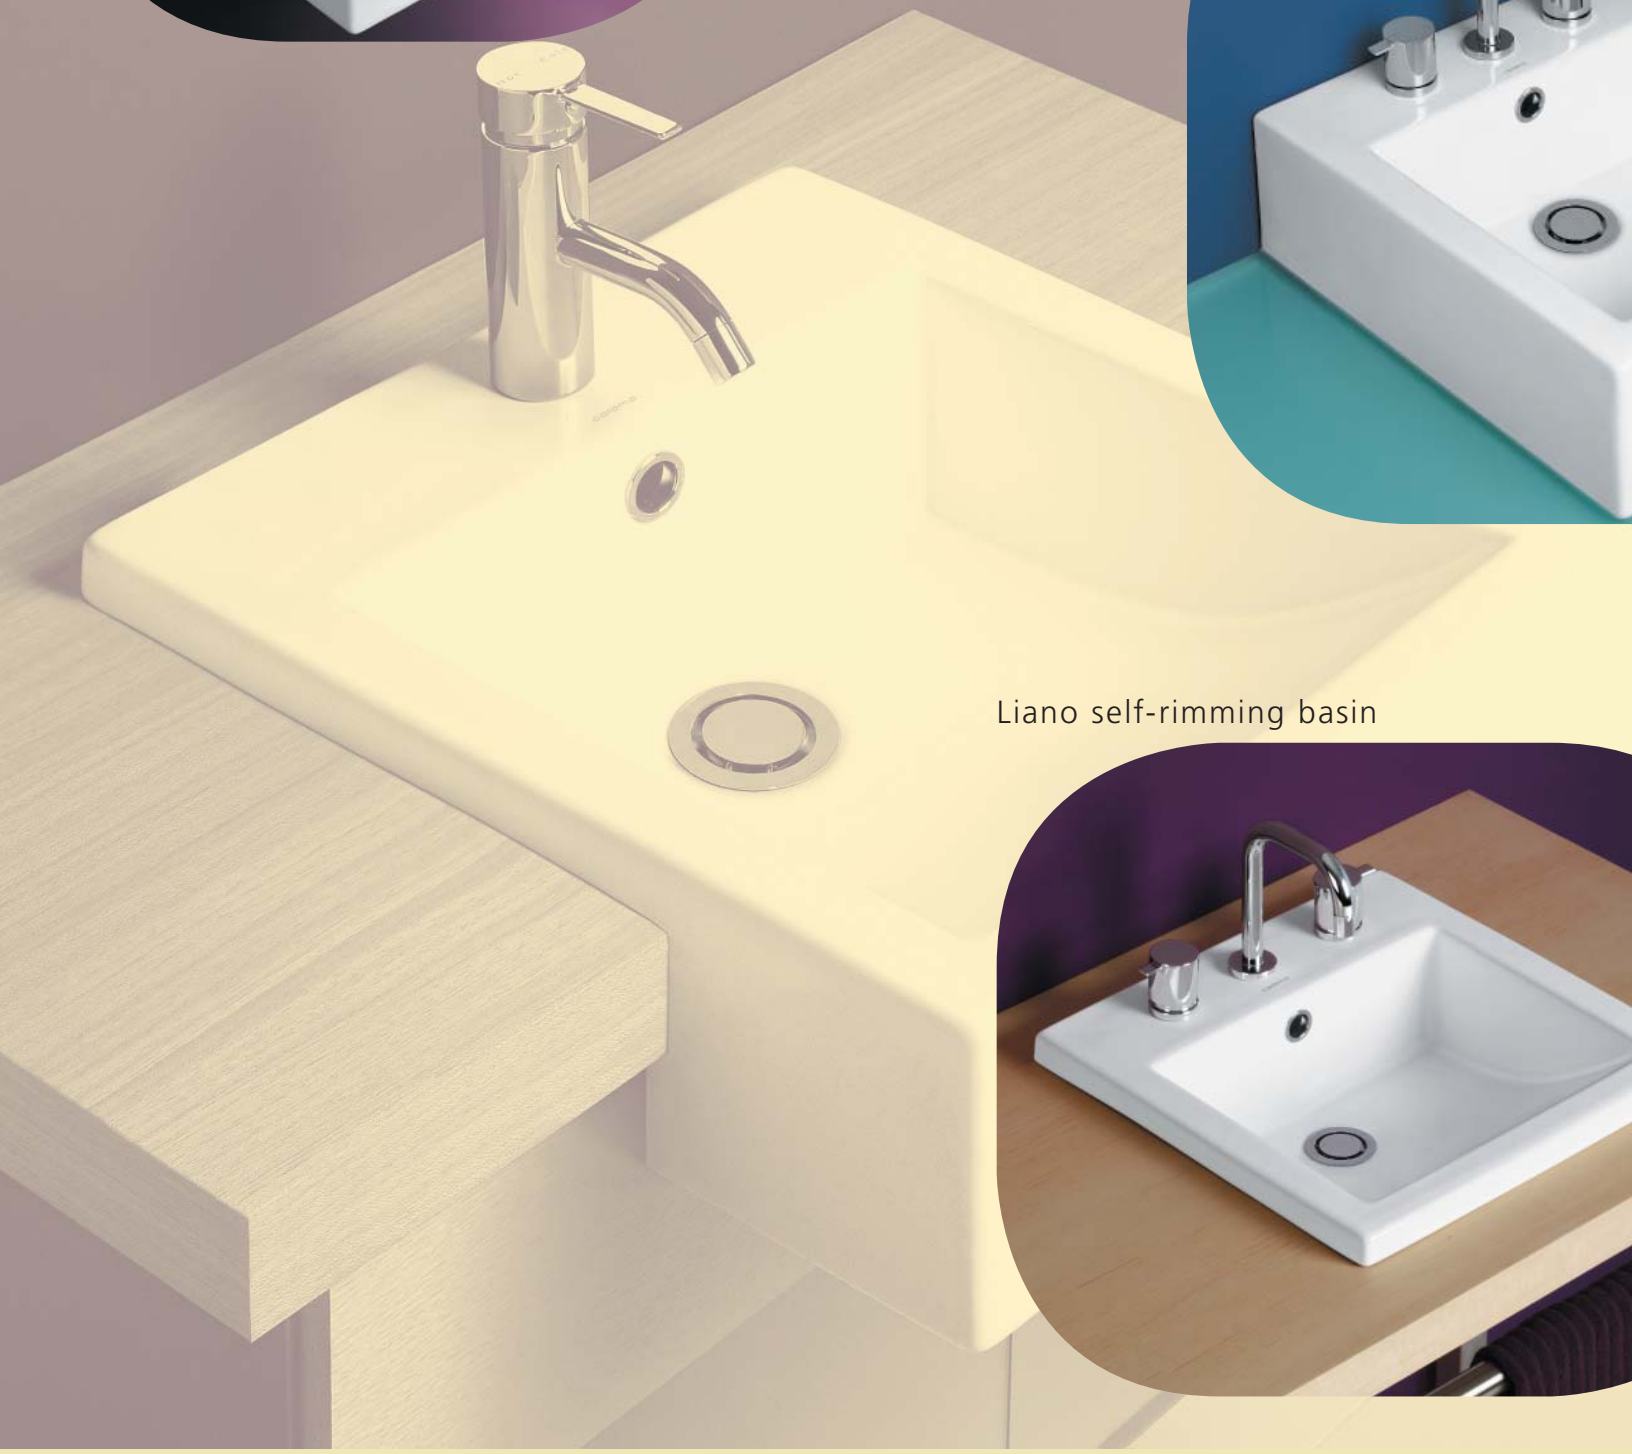

Liano Basins

Liano wall basin with shroud

caroma[®]
usa inc.

Distributed by:

WaterWise Technologies International
P.O. Box 18959 · Asheville, NC 28804

www.waterwisetech.net

828.252.8144

Liano mount basin with shroud

Liano

Liano above counter vanity

Liano self-rimming basin

Basins

Liano under counter basin

y basin

Liano semi-recessed

The Liano Range.