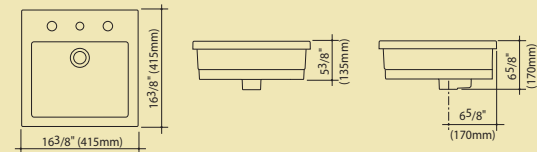

Architecturally minimalist. Aesthetically challenging.

Liano Basins

Liano Above Counter Basin

Liano Above Counter Basin
 NTH Part #: 664418W/BI
 1TH Part #: 664418W/BI
 3TH Part #: 664438W/BI

Liano Self-Rimming Basin