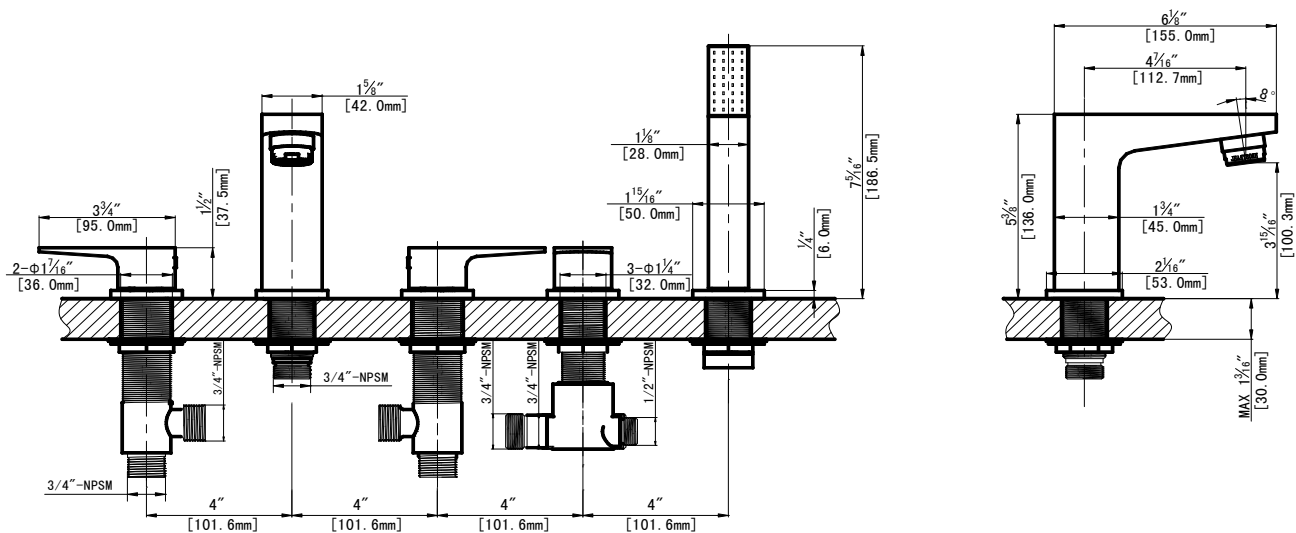

Specifications

- Heavy brass construction for durability and reliability
- German made Fluehs ceramic cartridge ensures life long trouble free service
- Dual lever handle operation allows both volume and temperature control
- 24" long Stainless steel flexible connection allows up to 8" wide installation
- 1-1/2" faucet hole size for drilling recommended
- Dual supply inlet connection – 1/2" CxC soldering & 3/4" thread

fluid Utopia Series Roman Tub Set

Model: F1815

Model: F1816

without diverter & hand shower

Flow Rate

- Spout 20 gpm @ 60 psig with Hi-flow diverter valve F2002-B
- Hand shower 2.2 gpm @ 60 psig

Finish

- CP (Polished Chrome)
- PVD-BN (coming soon)

Codes and Standards

- ANSI/ASME A112.18.1
- CSA B125.1
- ADA
- IAPMO / cUPC Listed

Warranty

- Limited Lifetime Faucet Warranty against material and manufacturing defects for residential use.
- 2 Year Limited Warranty on all industrial, commercial and business applications.

Model: F1815