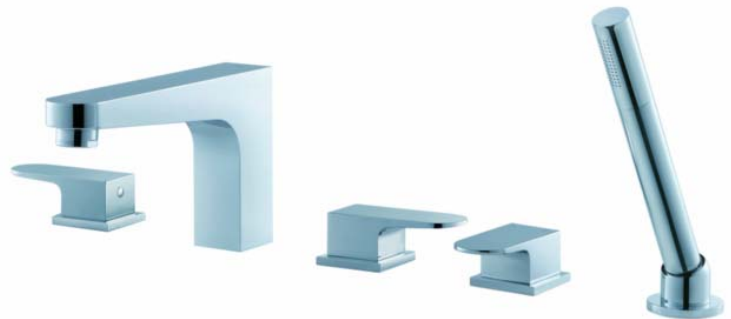

Specifications

- Heavy brass construction for durability and reliability
- German made Fluehs ceramic cartridge ensures life long trouble free service
- Dual lever handle operation allows both volume and temperature control
- 24" long Stainless steel flexible connection allows up to 8" wide installation
- 1-1/2" faucet hole size for drilling recommended
- Dual supply inlet connection – 1/2" CxC soldering & 3/4" thread

fluid Utopia Series Roman Tub Set

Model: F1815

Model: F1816

without diverter & hand shower

Flow Rate

- Spout 20 gpm @ 60 psig with Hi-flow diverter valve F2002-B
- Hand shower 2.2 gpm @ 60 psig

Finish

- CP (Polished Chrome)
- PVD-BN (coming soon)

Codes and Standards

- ANSI/ASME A112.18.1
- CSA B125.1
- ADA
- IAPMO / cUPC Listed

Warranty

- Limited Lifetime Faucet Warranty against material and manufacturing defects for residential use.
- 2 Year Limited Warranty on all industrial, commercial and business applications.

Model: F1815